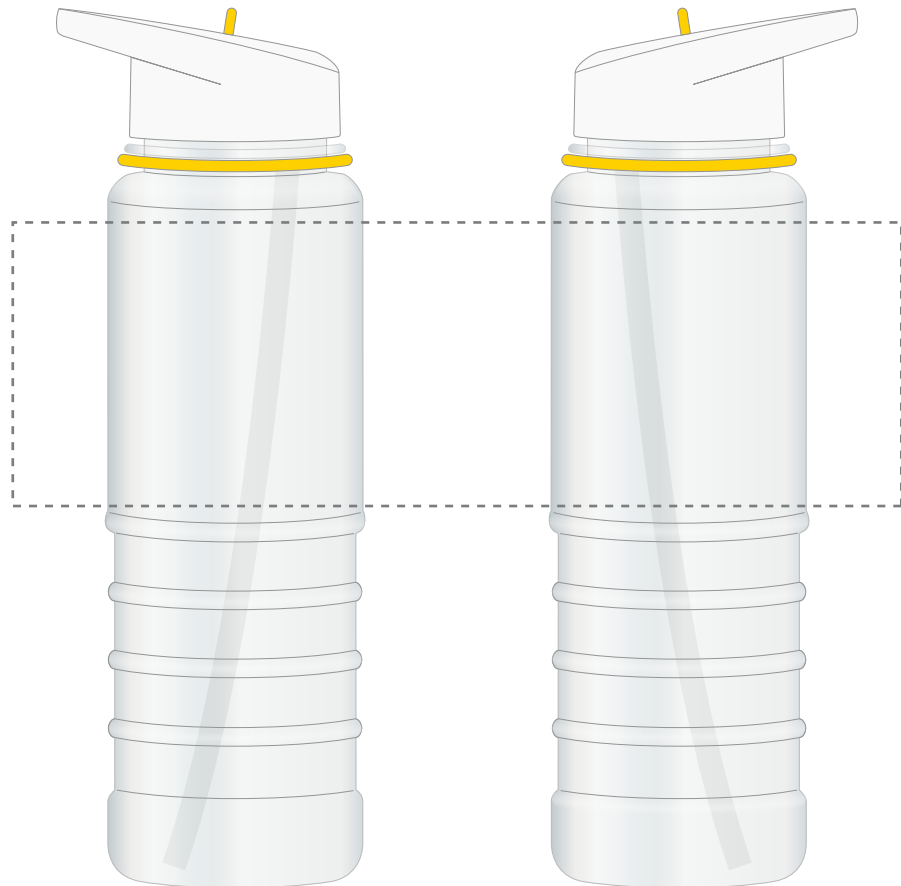

Your Ref:
Our Ref:

Quantity:
Version: 1

Product Code: MG9606
Product Colour: YELLOW

PRINTING CONCERNS:

We stock this item in the following colours

**PANTONE REFERENCE(S)**

 Full colour printing

ARTWORK SCALE 50%

LOGOS WILL BE DIRECTLY OPPOSITE
LOGOS WILL NOT BE DIRECTLY OPPOSITE

Product Image for visualisation
- colours may vary

The dashed line is to demonstrate print area and will not appear on your printed item